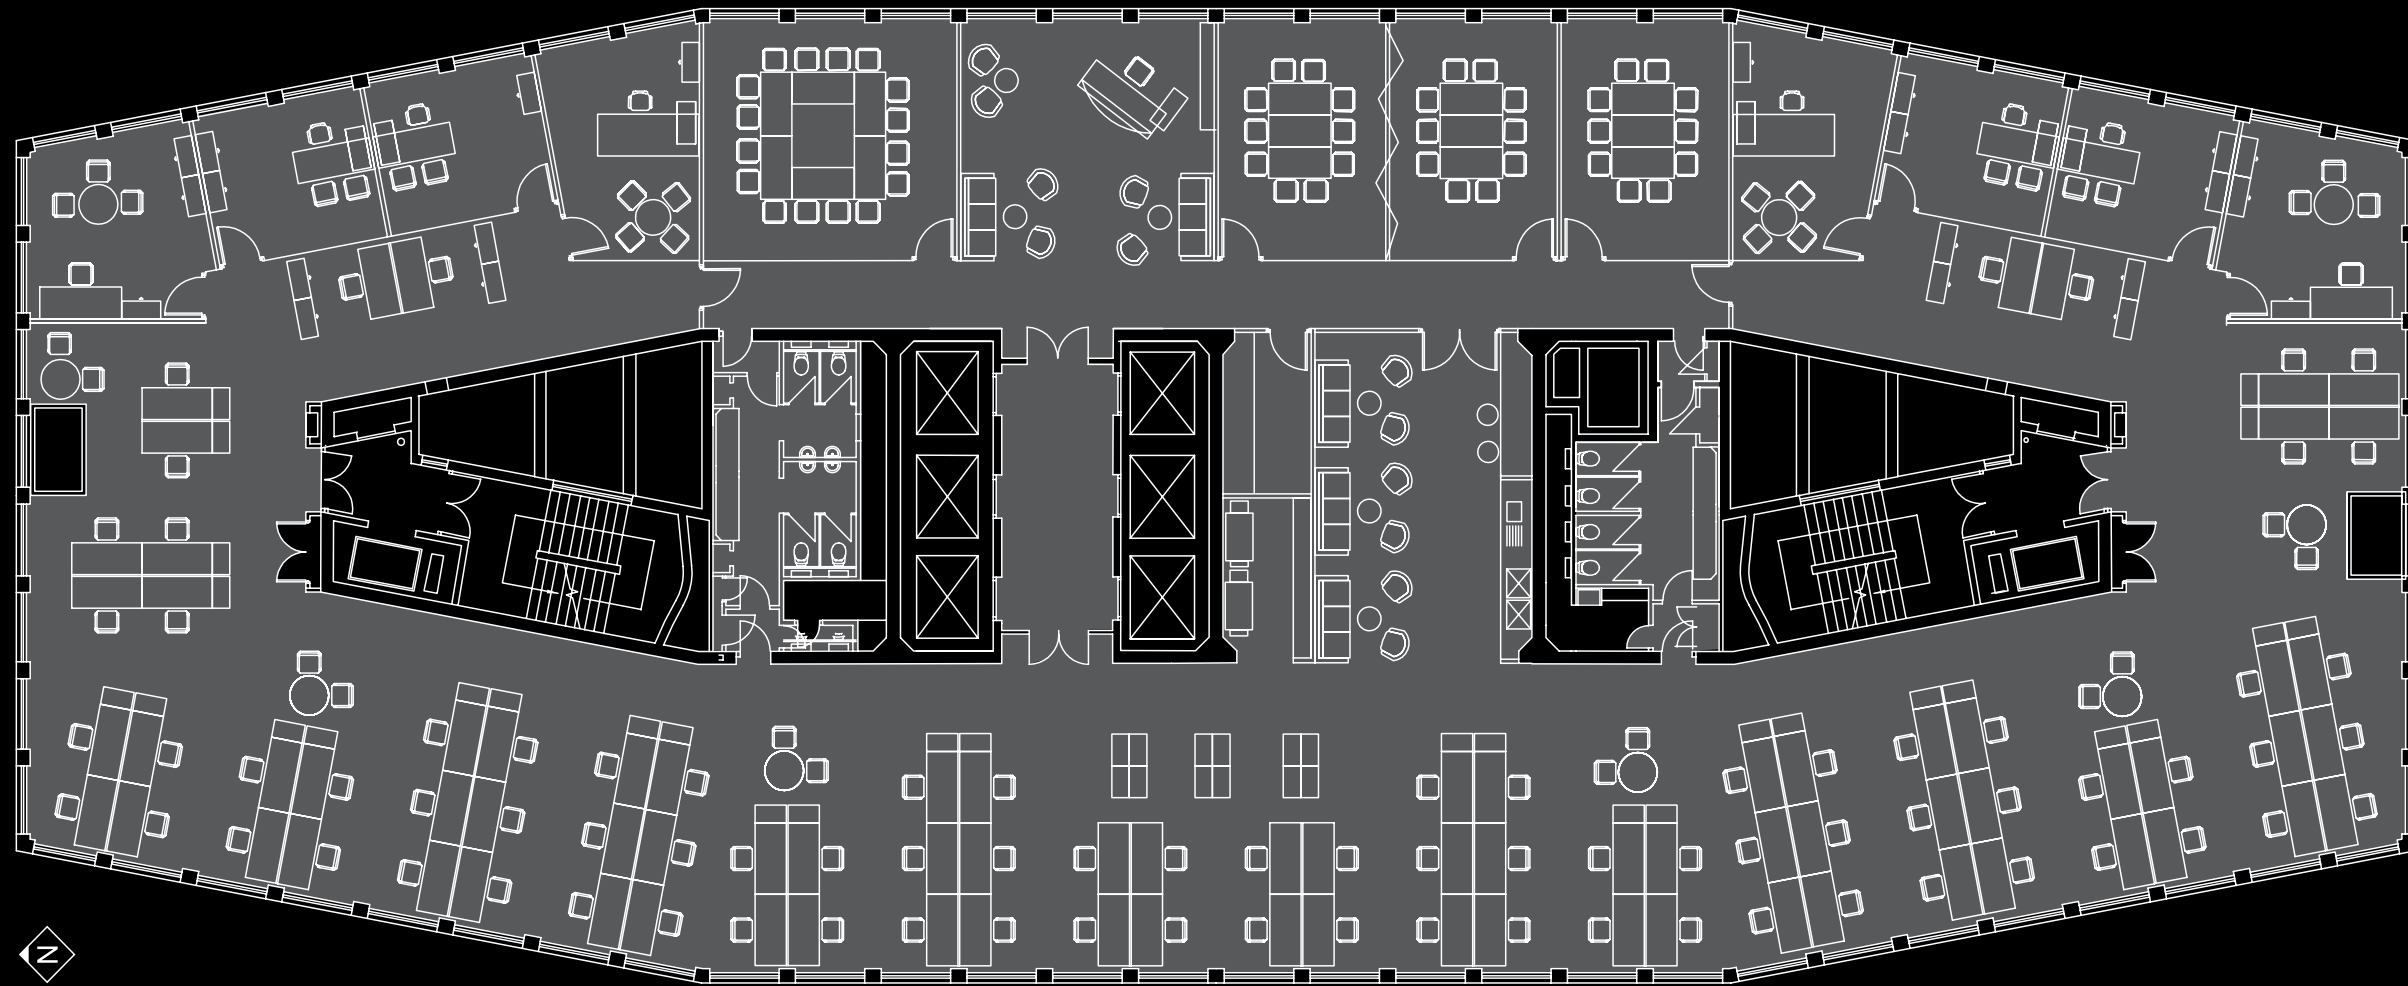

FULL FLOORS

SPACEPLAN

All floors are available as single open plan floors offering approximately 11,000 sq ft each

- **Corporate occupier**
 - 11,000 sq ft (1,021 sq m)
 - 8 Single offices
 - 84 Open plan
 - Ratio 1:122 sq ft (11.4 sq m) per desk