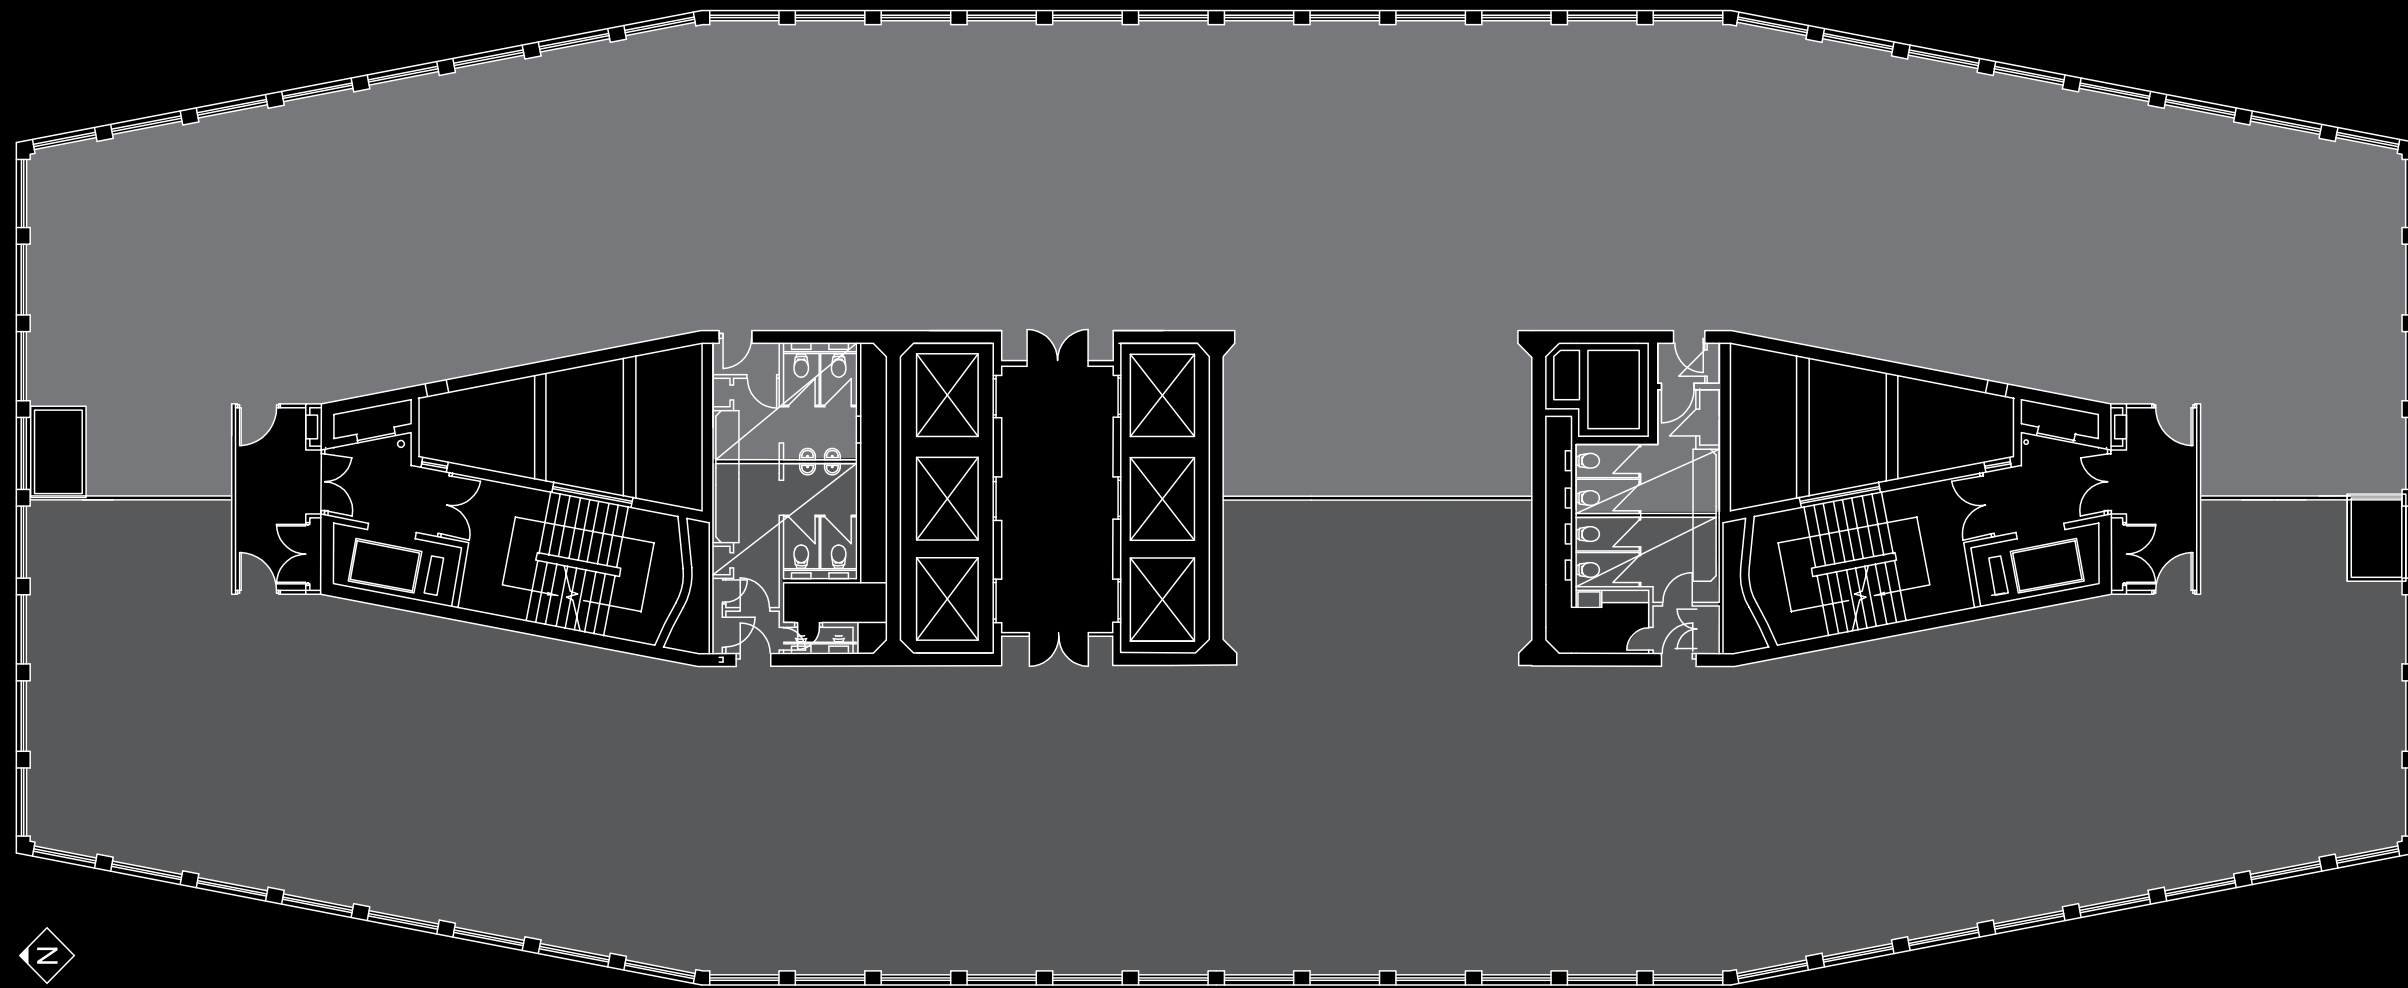

HALF FLOORS

Floors are also available as half floors, offering approximately 5,500 sq ft per unit

- **Open plan layout**
5,500 sq ft (511 sq m)
2 Single offices
46 Open plan
Ratio 1:144 sq ft (10.6 sq m) per desk
- **Corporate layout**
5,500 sq ft (511 sq m)
5 Single offices
34 Open plan
Ratio 1:141 sq ft (13.1 sq m) per desk